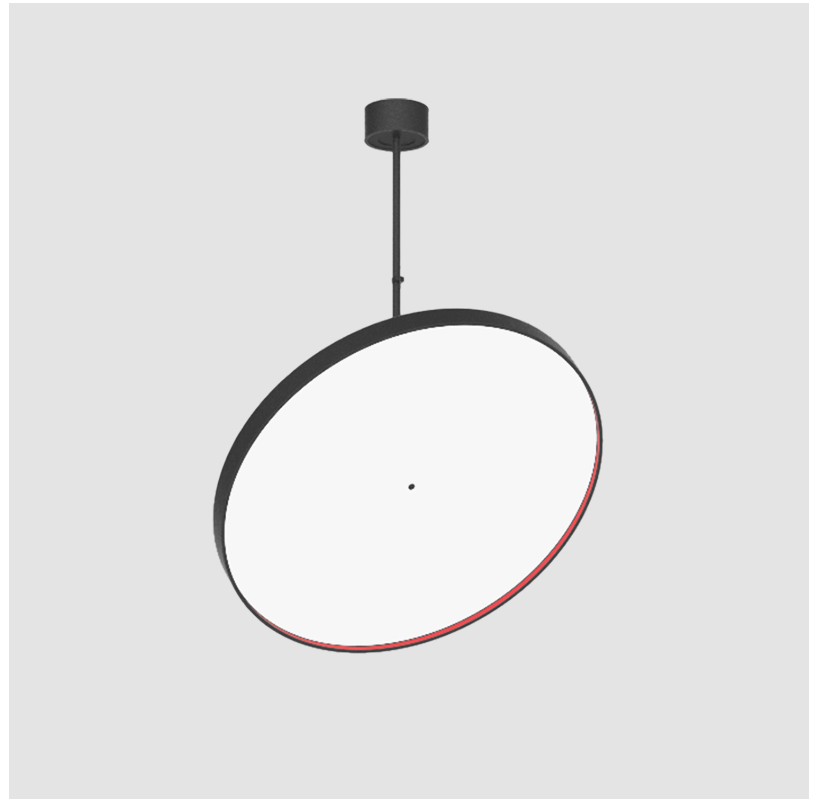

Adjustability: Rotational 170°; Tilt 90°
--

RATINGS AND CERTIFICATIONS

Certified By: Certified for North American Standards
IP rating: IP20

SIGN DIVA FLEX KORONA SUSPENSION

A30867-

PROJECT	_____
TYPE	_____
SPECIFIER	_____
QUANTITY	_____
DATE	_____