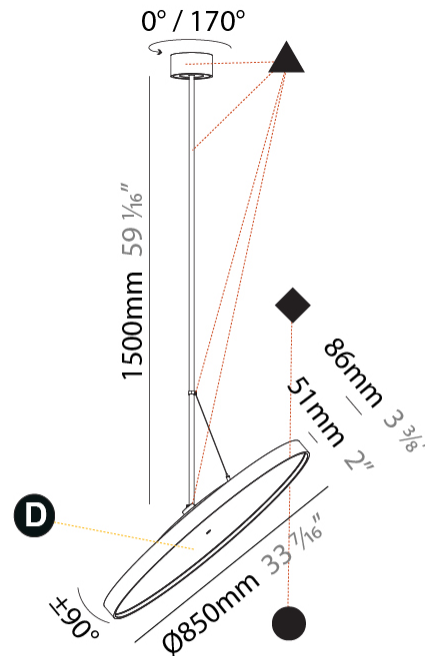

GENERAL

Series: Sign Diva Flex
Subseries: Sign Diva Flex Korona
Partner: Prolicht
Division: Architectural
Installation: Suspension
Product Type: Pendant
Mounting Location: Ceiling
Light Distribution: Adjustable

PHYSICAL

Shape: Round
Diameter (mm): 850
Diameter (in): 33 7/16
Height (mm): 1620
Height (in): 63 3/4
Weight (kg): 2.007
Weight (lbs): 4.42
Diffuser: PMMA - Opal / Micro-Prism / Sparkling Secret / Vintage Industrial
Fixture Finish: SSR / BKV / CWI / CRY / HAB / UFT / ITA / RUA / FTG / MYG / LOD / PUS / FRO / FUP / KIA / POP / BLS / SPG / MEY / GOH / CHC / COM / ABZ / JAG / OBR / MOS / ROR
Fixture Material: PMMA / Extruded Aluminum / Steel

ELECTRICAL

Lamp Type: LED (Zhaga Standard)
Input Wattage (W): 88
Total Output Wattage (W): 76.8
Dimming: Tri-Mode (Non-Dimming and Phase Dimming (120Vac only) and 0-10V Dimming)
Driver Included: Yes
Driver Location: Integrated
Driver Type: Constant Current - Universal
Driver Class: Class 2
Input Voltage (V): 120 - 277
Constant Current (MA): 600

LED

Color Temperature (°K): 2700 / 3000 / 3500 / 4000
Max. Delivered Lumen (lm): 9094 / 9806 / 11385 / 13736
Nominal Lumen (lm): 10753 / 11596 / 13461 / 13736
CRI: >90 CRI
Lamp Life (hrs): 50000

OPTICAL

Adjustability: Rotational 170°; Tilt 90°

RATINGS AND CERTIFICATIONS

Certified By: Certified for North American Standards
IP rating: IP20