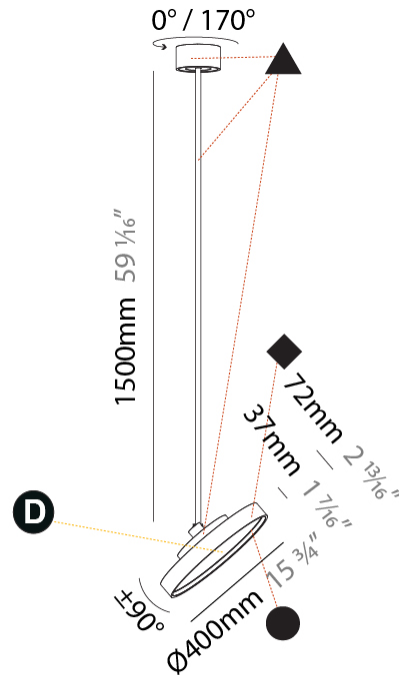

GENERAL

Series: Sign Diva Flex
Subseries: Sign Diva Flex Korona
Partner: Prolicht
Division: Architectural
Installation: Suspension
Product Type: Pendant
Mounting Location: Ceiling
Light Distribution: Adjustable

PHYSICAL

Shape: Round
Diameter (mm): 400
Diameter (in): 15 3/4
Height (mm): 1620
Height (in): 63 3/4
Weight (kg): 2.007
Weight (lbs): 4.42
Diffuser: PMMA - Opal / Micro-Prism / Sparkling Secret / Vintage Industrial
Fixture Finish: SSR / BKV / CWI / CRY / HAB / UFT / ITA / RUA / FTG / MYG / LOD / PUS / FRO / FUP / KIA / POP / BLS / SPG / MEY / GOH / CHC / COM / ABZ / JAG / OBR / MOS / ROR
Fixture Material: PMMA / Extruded Aluminum / Steel

ELECTRICAL

Lamp Type: LED (Zhaga Standard)
Input Wattage (W): 17
Total Output Wattage (W): 15.33
Dimming: Tri-Mode (Non-Dimming and Phase Dimming (120Vac only) and 0-10V Dimming)
Driver Included: Yes
Driver Location: Integrated
Driver Type: Constant Current - Universal
Driver Class: Class 2
Input Voltage (V): 120 - 277
Constant Current (MA): 500

LED

Color Temperature (°K): 3000 / 3500 / 4000
Max. Delivered Lumen (lm): 2260 / 2293 / 2340
CRI: >90 CRI
Lamp Life (hrs): 50000

OPTICAL

Adjustability: Rotational 170°; Tilt 90°

RATINGS AND CERTIFICATIONS

Certified By: Certified for North American Standards
IP rating: IP20