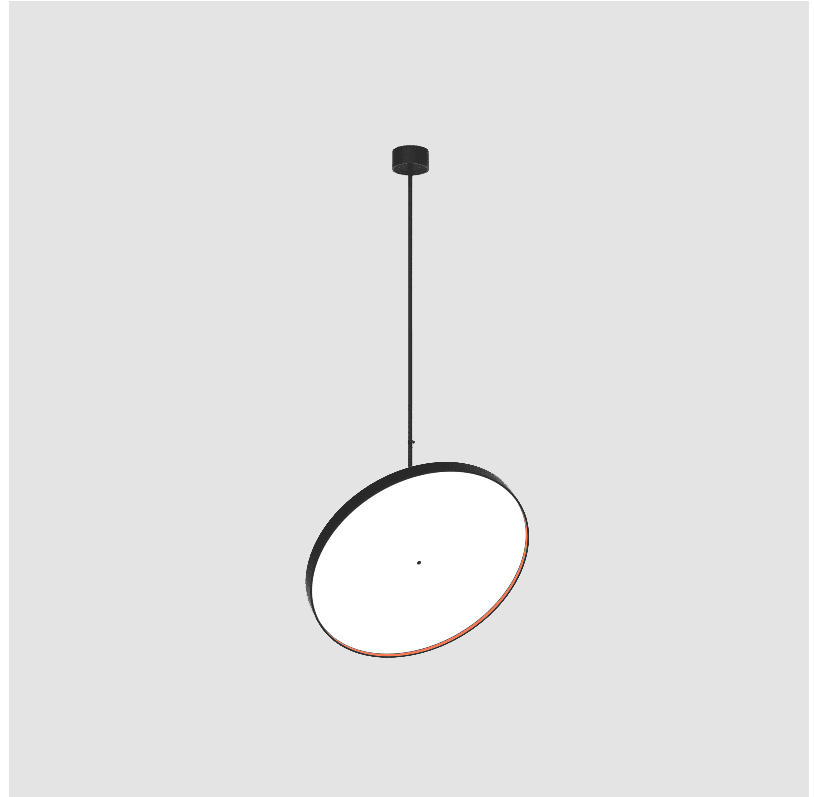

GENERAL

Series: Sign Diva Flex
Subseries: Sign Diva Flex Korona
Partner: Prolicht
Division: Architectural
Installation: Suspension
Product Type: Pendant
Mounting Location: Ceiling
Light Distribution: Adjustable

PHYSICAL

Shape: Round
Diameter (mm): 850
Diameter (in): 33 7/16
Height (mm): 1620
Height (in): 63 3/4
Weight (kg): 2.007
Weight (lbs): 4.42
Diffuser: PMMA - Opal / Micro-Prism / Sparkling Secret / Vintage Industrial
Fixture Finish: SSR / BKV / CWI / CRY / HAB / UFT / ITA / RUA / FTG / MYG / LOD / PUS / FRO / FUP / KIA / POP / BLS / SPG / MEY / GOH / CHC / COM / ABZ / JAG / OBR / MOS / ROR
Fixture Material: PMMA / Extruded Aluminum / Steel

ELECTRICAL

Lamp Type: LED (Zhaga Standard)
Input Wattage (W): 88
Total Output Wattage (W): 76.8
Dimming: Tri-Mode (Non-Dimming and Phase Dimming (120Vac only) and 0-10V Dimming)
Driver Included: Yes
Driver Location: Integrated
Driver Type: Constant Current - Universal
Driver Class: Class 2
Input Voltage (V): 120 - 277
Constant Current (MA): 600

LED

Color Temperature (°K): 2700 / 3000 / 3500 / 4000
Max. Delivered Lumen (lm): 9094 / 9806 / 11385 / 13736
Nominal Lumen (lm): 10753 / 11596 / 13461 / 13736
CRI: >90 CRI
Lamp Life (hrs): 50000

OPTICAL

Adjustability: Rotational 170°; Tilt 90°

RATINGS AND CERTIFICATIONS

Certified By: Certified for North American Standards
IP rating: IP20