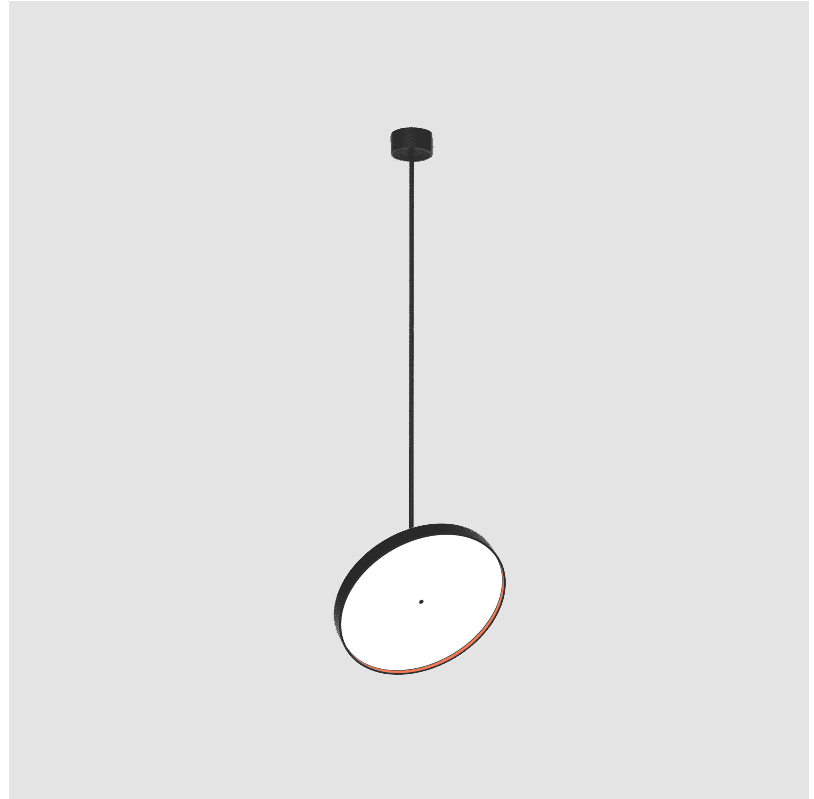

GENERAL

Series: Sign Diva Flex
Subseries: Sign Diva Flex Korona
Partner: Prolicht
Division: Architectural
Installation: Suspension
Product Type: Pendant
Mounting Location: Ceiling
Light Distribution: Adjustable

PHYSICAL

Shape: Round
Diameter (mm): 570
Diameter (in): 22 7/16
Height (mm): 1620
Height (in): 63 3/4
Weight (kg): 5
Weight (lbs): 11
Diffuser: PMMA - Opal / Micro-Prism / Sparkling Secret / Vintage Industrial
Fixture Finish: SSR / BKV / CWI / CRY / HAB / UFT / ITA / RUA / FTG / MYG / LOD / PUS / FRO / FUP / KIA / POP / BLS / SPG / MEY / GOH / CHC / COM / ABZ / JAG / OBR / MOS / ROR
Fixture Material: PMMA / Extruded Aluminum / Steel

ELECTRICAL

Lamp Type: LED (Zhaga Standard)
Input Wattage (W): 58.3
Total Output Wattage (W): 46.9
Dimming: Tri-Mode (Non-Dimming and Phase Dimming (120Vac only) and 0-10V Dimming)
Driver Included: Yes
Driver Location: Integrated
Driver Type: Constant Current - Universal
Driver Class: Class 2
Input Voltage (V): 120 - 277
Constant Current (MA): 350

LED

Color Temperature (°K): 2700 / 3000 / 3500 / 4000
Max. Delivered Lumen (lm): 4978 / 5337 / 5384 / 5494
Nominal Lumen (lm): 6199 / 6646 / 6705 / 6842
CRI: >90 CRI
Lamp Life (hrs): 50000

OPTICAL

Adjustability: Rotational 170°; Tilt 90°

RATINGS AND CERTIFICATIONS

Certified By: Certified for North American Standards
IP rating: IP20