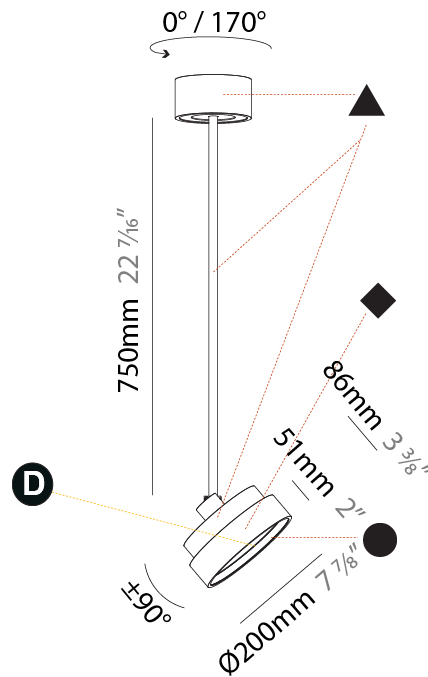

GENERAL

Series: Sign Diva Flex
Subseries: Sign Diva Flex Korona
Partner: Prolicht
Division: Architectural
Installation: Suspension
Product Type: Pendant
Mounting Location: Ceiling
Light Distribution: Adjustable

PHYSICAL

Shape: Round
Diameter (mm): 200
Diameter (in): 7 7/8
Height (mm): 870
Height (in): 34 1/4
Weight (kg): 2.007
Weight (lbs): 4.42
Diffuser: PMMA - Opal / Micro-Prism / Sparkling Secret / Vintage Industrial
Fixture Finish: SSR / BKV / CWI / CRY / HAB / UFT / ITA / RUA / FTG / MYG / LOD / PUS / FRO / FUP / KIA / POP / BLS / SPG / MEY / GOH / CHC / COM / ABZ / JAG / OBR / MOS / ROR
Fixture Material: PMMA / Extruded Aluminum / Steel

ELECTRICAL

Lamp Type: LED (Zhaga Standard)
Input Wattage (W): 12.1
Total Output Wattage (W): 11
Dimming: Tri-Mode (Non-Dimming and Phase Dimming (120Vac only) and 0-10V Dimming)
Driver Included: Yes
Driver Location: Integrated
Driver Type: Constant Current - Universal
Driver Class: Class 2
Input Voltage (V): 120 - 277
Constant Current (MA): 350

LED

Color Temperature (°K): 2700 / 3000 / 3500 / 4000
Max. Delivered Lumen (lm): 836 / 895 / 903 / 921
Nominal Lumen (lm): 1280 / 1370 / 1382 / 1410
CRI: >90 CRI
Lamp Life (hrs): 50000

OPTICAL

Adjustability: Rotational 170°; Tilt 90°

RATINGS AND CERTIFICATIONS

Certified By: Certified for North American Standards
IP rating: IP20