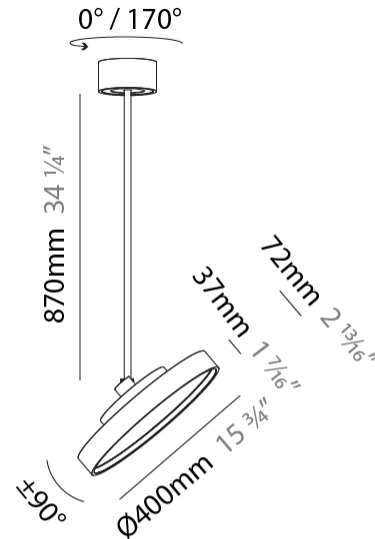

GENERAL

Series: Sign Diva Flex
Subseries: Sign Diva Flex Korona
Partner: Prolicht
Division: Architectural
Installation: Suspension
Product Type: Pendant
Mounting Location: Ceiling
Light Distribution: Adjustable

PHYSICAL

Shape: Round
Diameter (mm): 400
Diameter (in): 15 3/4
Height (mm): 870
Height (in): 34 1/4
Weight (kg): 3.5
Weight (lbs): 7.7
Diffuser: PMMA - Opal / Micro-Prism / Sparkling Secret / Vintage Industrial
Fixture Finish: SSR / BKV / CWI / CRY / HAB / UFT / ITA / RUA / FTG / MYG / LOD / PUS / FRO / FUP / KIA / POP / BLS / SPG / MEY / GOH / CHC / COM / ABZ / JAG / OBR / MOS / ROR
Fixture Material: PMMA / Extruded Aluminum / Steel

ELECTRICAL

Lamp Type: LED (Zhaga Standard)
Input Wattage (W): 19.8
Total Output Wattage (W): 18
Dimming: Tri-Mode (Non-Dimming and Phase Dimming (120Vac only) and 0-10V Dimming)
Driver Included: Yes
Driver Location: Integrated
Driver Type: Constant Current - Universal
Driver Class: Class 2
Input Voltage (V): 120 - 277
Constant Current (MA): 500

LED

Color Temperature (°K): 2700 / 3000 / 3500 / 4000
Max. Delivered Lumen (lm): 1807 / 1943 / 1951 / 1991
Nominal Lumen (lm): 2250 / 2420 / 2430 / 2480
CRI: >90 CRI
Lamp Life (hrs): 50000

OPTICAL

RATINGS AND CERTIFICATIONS

Certified By: Certified for North American Standards
IP rating: IP20

170° ±90°