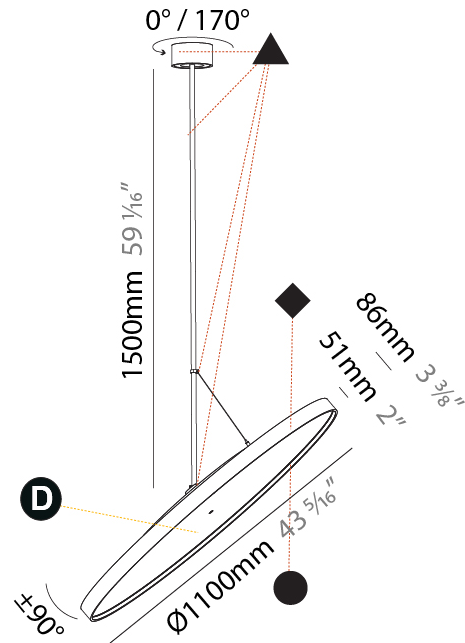

GENERAL

Series: Sign Diva Flex
Subseries: Sign Diva Flex Korona
Partner: Prolicht
Division: Architectural
Installation: Suspension
Product Type: Pendant
Mounting Location: Ceiling
Light Distribution: Adjustable

PHYSICAL

Shape: Round
Diameter (mm): 1100
Diameter (in): 43 ⁵/₁₆
Height (mm): 1620
Height (in): 63 ³/₄
Weight (kg): 15.5
Weight (lbs): 34.1
Diffuser: PMMA - Opal / Micro-Prism / Sparkling Secret / Vintage Industrial
Fixture Finish: SSR / BKV / CWI / CRY / HAB / UFT / ITA / RUA / FTG / MYG / LOD / PUS / FRO / FUP / KIA / POP / BLS / SPG / MEY / GOH / CHC / COM / ABZ / JAG / OBR / MOS / ROR
Fixture Material: PMMA / Extruded Aluminum / Steel

ELECTRICAL

Lamp Type: LED (Zhaga Standard)
Input Wattage (W): 145
Total Output Wattage (W): 135
Dimming: Tri-Mode (Non-Dimming and Phase Dimming (120Vac only) and 0-10V Dimming)
Driver Included: Yes
Driver Location: Integrated
Driver Type: Constant Current - Universal
Driver Class: Class 2
Input Voltage (V): 120 - 277
Constant Current (MA): 600

LED

Color Temperature (°K): 2700 / 3000 / 3500 / 4000
Max. Delivered Lumen (lm): 16002 / 17172 / 19937 / 20344
Nominal Lumen (lm): 18992 / 20305 / 23575 / 24056
CRI: >90 CRI
Lamp Life (hrs): 50000

OPTICAL

Adjustability: Rotational 170°; Tilt 90°

RATINGS AND CERTIFICATIONS

Certified By: Certified for North American Standards
IP rating: IP20