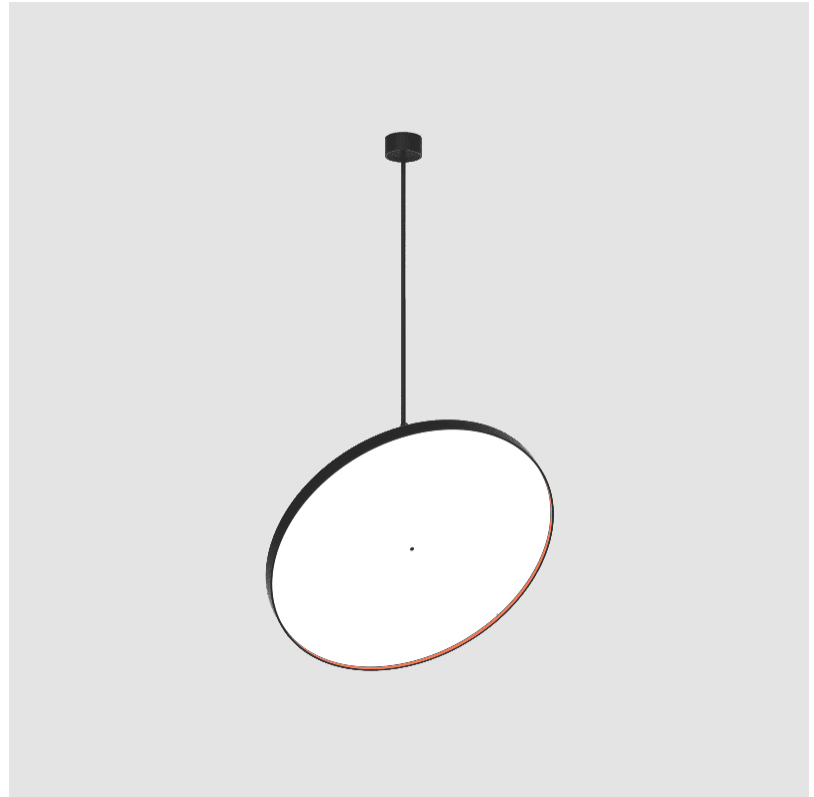

GENERAL

Series: Sign Diva Flex
Subseries: Sign Diva Flex Korona
Partner: Prolicht
Division: Architectural
Installation: Suspension
Product Type: Pendant
Mounting Location: Ceiling
Light Distribution: Adjustable

PHYSICAL

Shape: Round
Diameter (mm): 1100
Diameter (in): 43 ⁵/₁₆
Height (mm): 1620
Height (in): 63 ³/₄
Weight (kg): 15.5
Weight (lbs): 34.1
Diffuser: PMMA - Opal / Micro-Prism / Sparkling Secret / Vintage Industrial
Fixture Finish: SSR / BKV / CWI / CRY / HAB / UFT / ITA / RUA / FTG / MYG / LOD / PUS / FRO / FUP / KIA / POP / BLS / SPG / MEY / GOH / CHC / COM / ABZ / JAG / OBR / MOS / ROR
Fixture Material: PMMA / Extruded Aluminum / Steel

ELECTRICAL

Lamp Type: LED (Zhaga Standard)
Input Wattage (W): 145
Total Output Wattage (W): 135
Dimming: Tri-Mode (Non-Dimming and Phase Dimming (120Vac only) and 0-10V Dimming)
Driver Included: Yes
Driver Location: Integrated
Driver Type: Constant Current - Universal
Driver Class: Class 2
Input Voltage (V): 120 - 277
Constant Current (MA): 600

LED

Color Temperature (°K): 2700 / 3000 / 3500 / 4000
Max. Delivered Lumen (lm): 16002 / 17172 / 19937 / 20344
Nominal Lumen (lm): 18992 / 20305 / 23575 / 24056
CRI: >90 CRI
Lamp Life (hrs): 50000

OPTICAL

Adjustability: Rotational 170°; Tilt 90°

RATINGS AND CERTIFICATIONS

Certified By: Certified for North American Standards
IP rating: IP20