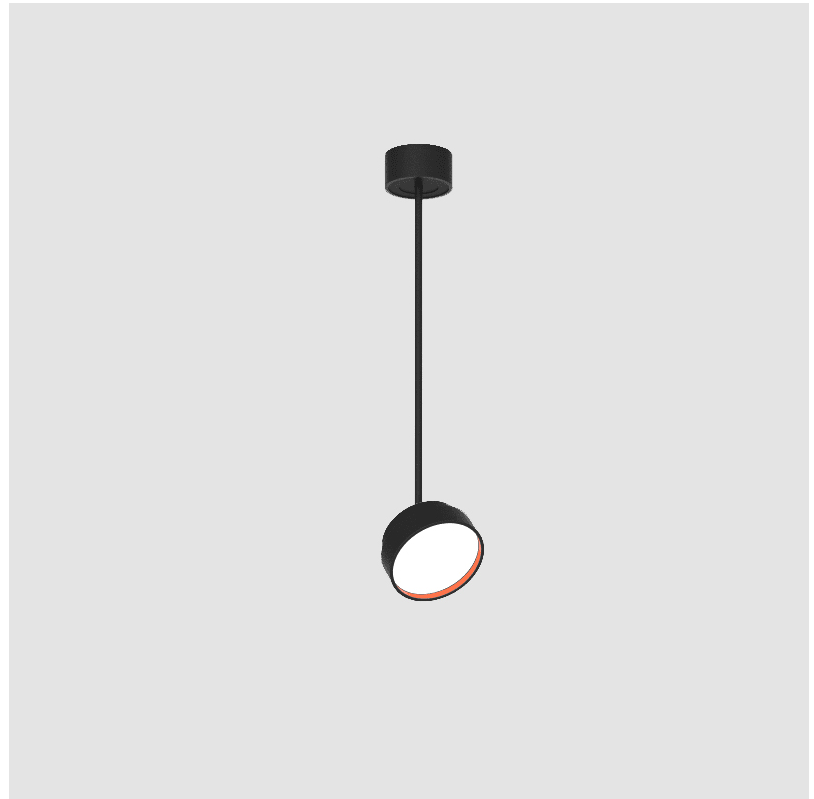

GENERAL

Series: Sign Diva Flex
Subseries: Sign Diva Flex Korona
Partner: Prolicht
Division: Architectural
Installation: Suspension
Product Type: Pendant
Mounting Location: Ceiling
Light Distribution: Adjustable

PHYSICAL

Shape: Round
Diameter (mm): 200
Diameter (in): 7 7/8
Height (mm): 870
Height (in): 34 1/4
Weight (kg): 2.007
Weight (lbs): 4.42
Diffuser: PMMA - Opal / Micro-Prism / Sparkling Secret / Vintage Industrial
Fixture Finish: SSR / BKV / CWI / CRY / HAB / UFT / ITA / RUA / FTG / MYG / LOD / PUS / FRO / FUP / KIA / POP / BLS / SPG / MEY / GOH / CHC / COM / ABZ / JAG / OBR / MOS / ROR
Fixture Material: PMMA / Extruded Aluminum / Steel

ELECTRICAL

Lamp Type: LED (Zhaga Standard)
Input Wattage (W): 12.1
Total Output Wattage (W): 11
Dimming: Tri-Mode (Non-Dimming and Phase Dimming (120Vac only) and 0-10V Dimming)
Driver Included: Yes
Driver Location: Integrated
Driver Type: Constant Current - Universal
Driver Class: Class 2
Input Voltage (V): 120 - 277
Constant Current (MA): 350

LED

Color Temperature (°K): 2700 / 3000 / 3500 / 4000
Max. Delivered Lumen (lm): 836 / 895 / 903 / 921
Nominal Lumen (lm): 1280 / 1370 / 1382 / 1410
CRI: >90 CRI
Lamp Life (hrs): 50000

OPTICAL

Adjustability: Rotational 170°; Tilt 90°

RATINGS AND CERTIFICATIONS

Certified By: Certified for North American Standards
IP rating: IP20