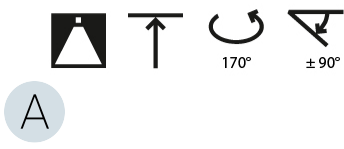

GENERAL

Series: Sign Diva Flex
Subseries: Sign Diva Flex Korona
Partner: Prolicht
Division: Architectural
Installation: Suspension
Product Type: Pendant
Mounting Location: Ceiling
Light Distribution: Adjustable

PHYSICAL

Shape: Round
Diameter (mm): 850
Diameter (in): 33 7/16
Height (mm): 1620
Height (in): 63 3/4
Weight (kg): 2.007
Weight (lbs): 4.42
Diffuser: PMMA - Opal / Micro-Prism / Sparkling Secret / Vintage Industrial
Fixture Finish: SSR / BKV / CWI / CRY / HAB / UFT / ITA / RUA / FTG / MYG / LOD / PUS / FRO / FUP / KIA / POP / BLS / SPG / MEY / GOH / CHC / COM / ABZ / JAG / OBR / MOS / ROR
Fixture Material: PMMA / Extruded Aluminum / Steel

ELECTRICAL

Lamp Type: LED (Zhaga Standard)
Input Wattage (W): 88
Total Output Wattage (W): 76.8
Dimming: Tri-Mode (Non-Dimming and Phase Dimming (120Vac only) and 0-10V Dimming)
Driver Included: Yes
Driver Location: Integrated
Driver Type: Constant Current - Universal
Driver Class: Class 2
Input Voltage (V): 120 - 277
Constant Current (MA): 600

LED

Color Temperature (°K): 2700 / 3000 / 3500 / 4000
Max. Delivered Lumen (lm): 9094 / 9806 / 11385 / 13736
Nominal Lumen (lm): 10753 / 11596 / 13461 / 13736
CRI: >90 CRI
Lamp Life (hrs): 50000

OPTICAL

Adjustability: Rotational 170°; Tilt 90°

RATINGS AND CERTIFICATIONS

Certified By: Certified for North American Standards
IP rating: IP20