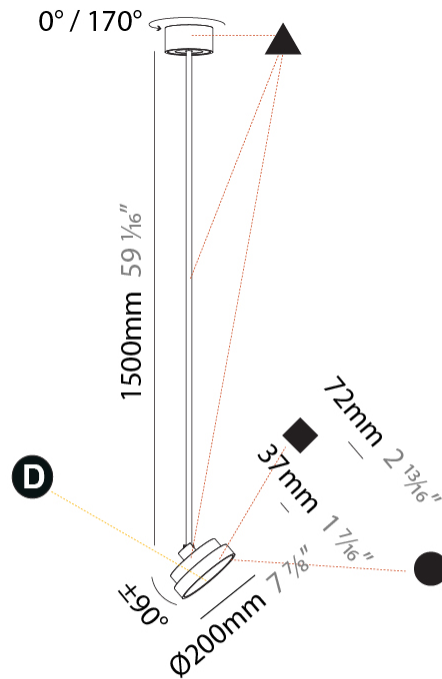

GENERAL

Series: Sign Diva Flex
Subseries: Sign Diva Flex Korona
Partner: Prolicht
Division: Architectural
Installation: Suspension
Product Type: Pendant
Mounting Location: Ceiling
Light Distribution: Adjustable

PHYSICAL

Shape: Round
Diameter (mm): 200
Diameter (in): 7 7/8
Height (mm): 1620
Height (in): 63 3/4
Weight (kg): 1.865
Weight (lbs): 4.1
Diffuser: PMMA - Opal / Micro-Prism / Sparkling Secret / Vintage Industrial
Fixture Finish: SSR / BKV / CWI / CRY / HAB / UFT / ITA / RUA / FTG / MYG / LOD / PUS / FRO / FUP / KIA / POP / BLS / SPG / MEY / GOH / CHC / COM / ABZ / JAG / OBR / MOS / ROR
Fixture Material: PMMA / Extruded Aluminum / Steel

ELECTRICAL

Lamp Type: LED (Zhaga Standard)
Input Wattage (W): 12.1
Total Output Wattage (W): 11
Dimming: Tri-Mode (Non-Dimming and Phase Dimming (120Vac only) and 0-10V Dimming)
Driver Included: Yes
Driver Location: Integrated
Driver Type: Constant Current - Universal
Driver Class: Class 2
Input Voltage (V): 120 - 277
Constant Current (MA): 350

LED

Color Temperature (°K): 3000 / 3500 / 4000
Max. Delivered Lumen (lm): 836 / 895 / 903 / 921
Nominal Lumen (lm): 1280 / 1370 / 1382 / 1410
CRI: >90 CRI
Lamp Life (hrs): 50000

OPTICAL

Adjustability: Rotational 170°; Tilt 90°

RATINGS AND CERTIFICATIONS

Certified By: Certified for North American Standards
IP rating: IP20