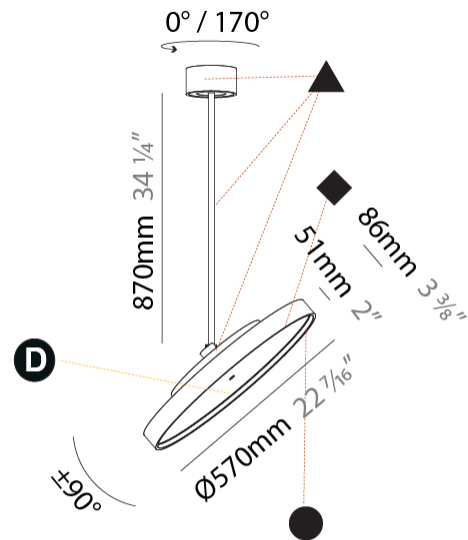

GENERAL

Series: Sign Diva Flex
Subseries: Sign Diva Flex Korona
Partner: Prolicht
Division: Architectural
Installation: Suspension
Product Type: Pendant
Mounting Location: Ceiling
Light Distribution: Adjustable

PHYSICAL

Shape: Round
Diameter (mm): 570
Diameter (in): 22 7/16
Height (mm): 870
Height (in): 34 1/4
Weight (kg): 5
Weight (lbs): 11
Diffuser: PMMA - Opal / Micro-Prism / Sparkling Secret / Vintage Industrial
Fixture Finish: SSR / BKV / CWI / CRY / HAB / UFT / ITA / RUA / FTG / MYG / LOD / PUS / FRO / FUP / KIA / POP / BLS / SPG / MEY / GOH / CHC / COM / ABZ / JAG / OBR / MOS / ROR
Fixture Material: PMMA / Extruded Aluminum / Steel

ELECTRICAL

Lamp Type: LED (Zhaga Standard)
Input Wattage (W): 58.3
Total Output Wattage (W): 46.9
Dimming: Tri-Mode (Non-Dimming and Phase Dimming (120Vac only) and 0-10V Dimming)
Driver Included: Yes
Driver Location: Integrated
Driver Type: Constant Current - Universal
Driver Class: Class 2
Input Voltage (V): 120 - 277
Constant Current (MA): 350

LED

Color Temperature (°K): 2700 / 3000 / 3500 / 4000
Max. Delivered Lumen (lm): 4978 / 5337 / 5384 / 5494
Nominal Lumen (lm): 6199 / 6646 / 6705 / 6842
CRI: >90 CRI
Lamp Life (hrs): 50000

OPTICAL

Adjustability: Rotational 170°; Tilt 90°

RATINGS AND CERTIFICATIONS

Certified By: Certified for North American Standards
IP rating: IP20