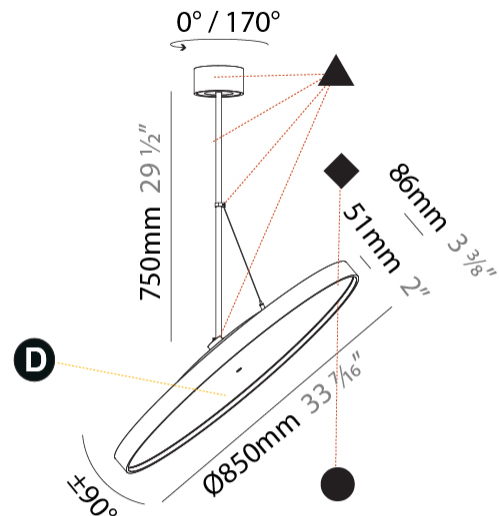

PHYSICAL

Diameter (mm): 850
Diameter (in): 33 7/16
Height (mm): 870
Height (in): 34 1/4
Weight (kg): 9
Weight (lbs): 19.8
Diffuser: PMMA - Opal / Micro-Prism / Sparkling Secret / Vintage Industrial
Fixture Finish: SSR / BKV / CWI / CRY / HAB / UFT / ITA / RUA / FTG / MYG / LOD / PUS / FRO / FUP / KIA / POP / BLS / SPG / MEY / GOH / CHC / COM / ABZ / JAG / OBR / MOS / ROR
Fixture Material: PMMA / Extruded Aluminum / Steel

Adjustability: Rotational 170°; Tilt 90°
--

RATINGS AND CERTIFICATIONS

Certified By: Certified for North American Standards
IP rating: IP20

SIGN DIVA FLEX KORONA SUSPENSION

A30867-

PROJECT	_____
TYPE	_____
SPECIFIER	_____
QUANTITY	_____
DATE	_____

PHYSICAL

Shape: Round
 Diameter (mm): 850
 Diameter (in): 33 7/16
 Height (mm): 1620
 Height (in): 63 3/4
 Weight (kg): 2.007
 Weight (lbs): 4.42
 Diffuser: PMMA - Opal / Micro-Prism / Sparkling Secret / Vintage Industrial
 Fixture Finish: SSR / BKV / CWI / CRY / HAB / UFT / ITA / RUA / FTG / MYG / LOD / PUS / FRO / FUP / KIA / POP / BLS / SPG / MEY / GOH / CHC / COM / ABZ / JAG / OBR / MOS / ROR
 Fixture Material: PMMA / Extruded Aluminum / Steel