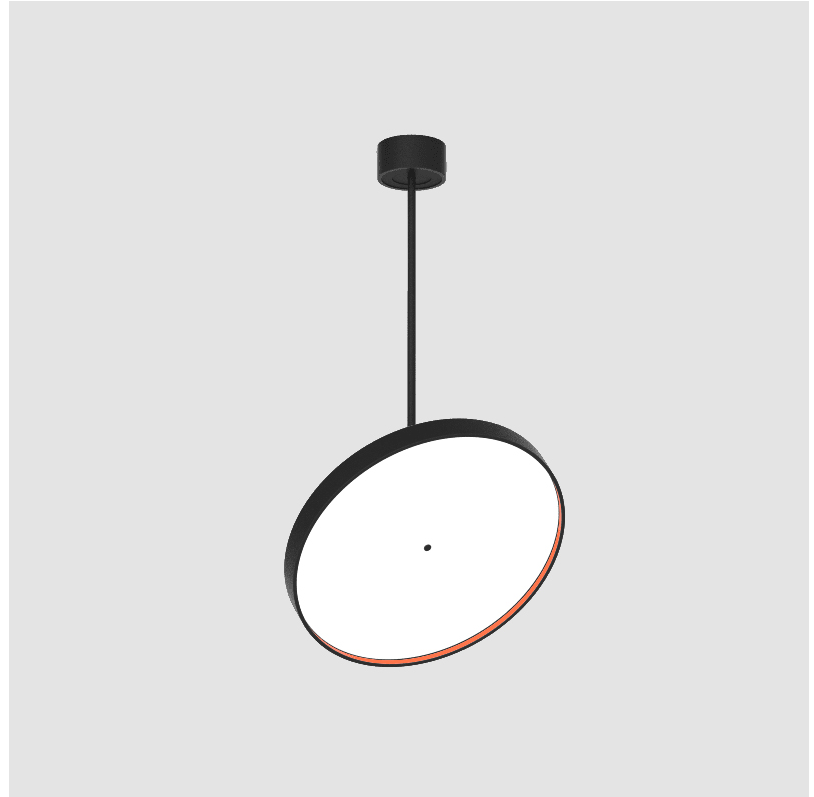

GENERAL

Series: Sign Diva Flex
Subseries: Sign Diva Flex Korona
Partner: Prolicht
Division: Architectural
Installation: Suspension
Product Type: Pendant
Mounting Location: Ceiling
Light Distribution: Adjustable

PHYSICAL

Shape: Round
Diameter (mm): 570
Diameter (in): 22 7/16
Height (mm): 870
Height (in): 34 1/4
Weight (kg): 5
Weight (lbs): 11
Diffuser: PMMA - Opal / Micro-Prism / Sparkling Secret / Vintage Industrial
Fixture Finish: SSR / BKV / CWI / CRY / HAB / UFT / ITA / RUA / FTG / MYG / LOD / PUS / FRO / FUP / KIA / POP / BLS / SPG / MEY / GOH / CHC / COM / ABZ / JAG / OBR / MOS / ROR
Fixture Material: PMMA / Extruded Aluminum / Steel

ELECTRICAL

Lamp Type: LED (Zhaga Standard)
Input Wattage (W): 58.3
Total Output Wattage (W): 46.9
Dimming: Tri-Mode (Non-Dimming and Phase Dimming (120Vac only) and 0-10V Dimming)
Driver Included: Yes
Driver Location: Integrated
Driver Type: Constant Current - Universal
Driver Class: Class 2
Input Voltage (V): 120 - 277
Constant Current (MA): 350

LED

Color Temperature (°K): 2700 / 3000 / 3500 / 4000
Max. Delivered Lumen (lm): 4978 / 5337 / 5384 / 5494
Nominal Lumen (lm): 6199 / 6646 / 6705 / 6842
CRI: >90 CRI
Lamp Life (hrs): 50000

OPTICAL

Adjustability: Rotational 170°; Tilt 90°

RATINGS AND CERTIFICATIONS

Certified By: Certified for North American Standards
IP rating: IP20