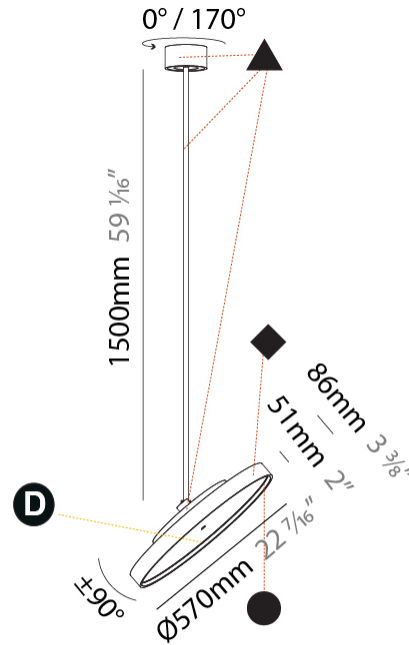

GENERAL

Series: Sign Diva Flex
Subseries: Sign Diva Flex Korona
Partner: Prolicht
Division: Architectural
Installation: Suspension
Product Type: Pendant
Mounting Location: Ceiling
Light Distribution: Adjustable

PHYSICAL

Shape: Round
Diameter (mm): 570
Diameter (in): 22 7/16
Height (mm): 1620
Height (in): 63 3/4
Weight (kg): 5
Weight (lbs): 11
Diffuser: PMMA - Opal / Micro-Prism / Sparkling Secret / Vintage Industrial
Fixture Finish: SSR / BKV / CWI / CRY / HAB / UFT / ITA / RUA / FTG / MYG / LOD / PUS / FRO / FUP / KIA / POP / BLS / SPG / MEY / GOH / CHC / COM / ABZ / JAG / OBR / MOS / ROR
Fixture Material: PMMA / Extruded Aluminum / Steel

ELECTRICAL

Lamp Type: LED (Zhaga Standard)
Input Wattage (W): 58.3
Total Output Wattage (W): 46.9
Dimming: Tri-Mode (Non-Dimming and Phase Dimming (120Vac only) and 0-10V Dimming)
Driver Included: Yes
Driver Location: Integrated
Driver Type: Constant Current - Universal
Driver Class: Class 2
Input Voltage (V): 120 - 277
Constant Current (MA): 350

LED

Color Temperature (°K): 2700 / 3000 / 3500 / 4000
Max. Delivered Lumen (lm): 4978 / 5337 / 5384 / 5494
Nominal Lumen (lm): 6199 / 6646 / 6705 / 6842
CRI: >90 CRI
Lamp Life (hrs): 50000

OPTICAL

Adjustability: Rotational 170°; Tilt 90°

RATINGS AND CERTIFICATIONS

Certified By: Certified for North American Standards
IP rating: IP20