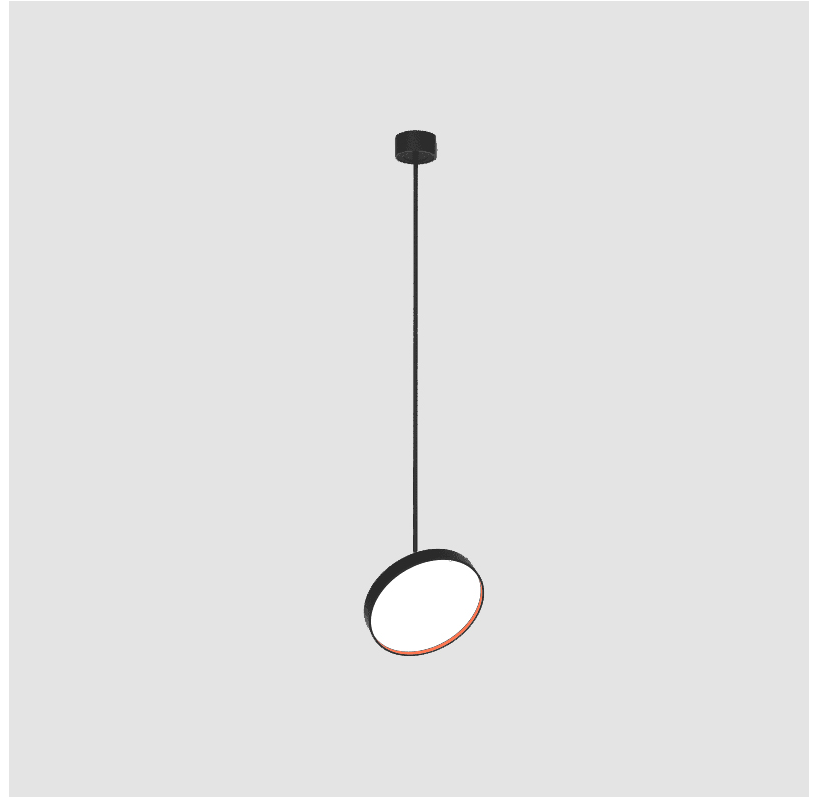

GENERAL

Series: Sign Diva Flex
Subseries: Sign Diva Flex Korona
Partner: Prolicht
Division: Architectural
Installation: Suspension
Product Type: Pendant
Mounting Location: Ceiling
Light Distribution: Adjustable

PHYSICAL

Shape: Round
Diameter (mm): 400
Diameter (in): 15 3/4
Height (mm): 1620
Height (in): 63 3/4
Weight (kg): 2.007
Weight (lbs): 4.42
Diffuser: PMMA - Opal / Micro-Prism / Sparkling Secret / Vintage Industrial
Fixture Finish: SSR / BKV / CWI / CRY / HAB / UFT / ITA / RUA / FTG / MYG / LOD / PUS / FRO / FUP / KIA / POP / BLS / SPG / MEY / GOH / CHC / COM / ABZ / JAG / OBR / MOS / ROR
Fixture Material: PMMA / Extruded Aluminum / Steel

ELECTRICAL

Lamp Type: LED (Zhaga Standard)
Input Wattage (W): 17
Total Output Wattage (W): 15.33
Dimming: Tri-Mode (Non-Dimming and Phase Dimming (120Vac only) and 0-10V Dimming)
Driver Included: Yes
Driver Location: Integrated
Driver Type: Constant Current - Universal
Driver Class: Class 2
Input Voltage (V): 120 - 277
Constant Current (MA): 500

LED

Color Temperature (°K): 3000 / 3500 / 4000
Max. Delivered Lumen (lm): 2260 / 2293 / 2340
CRI: >90 CRI
Lamp Life (hrs): 50000

OPTICAL

Adjustability: Rotational 170°; Tilt 90°

RATINGS AND CERTIFICATIONS

Certified By: Certified for North American Standards
IP rating: IP20