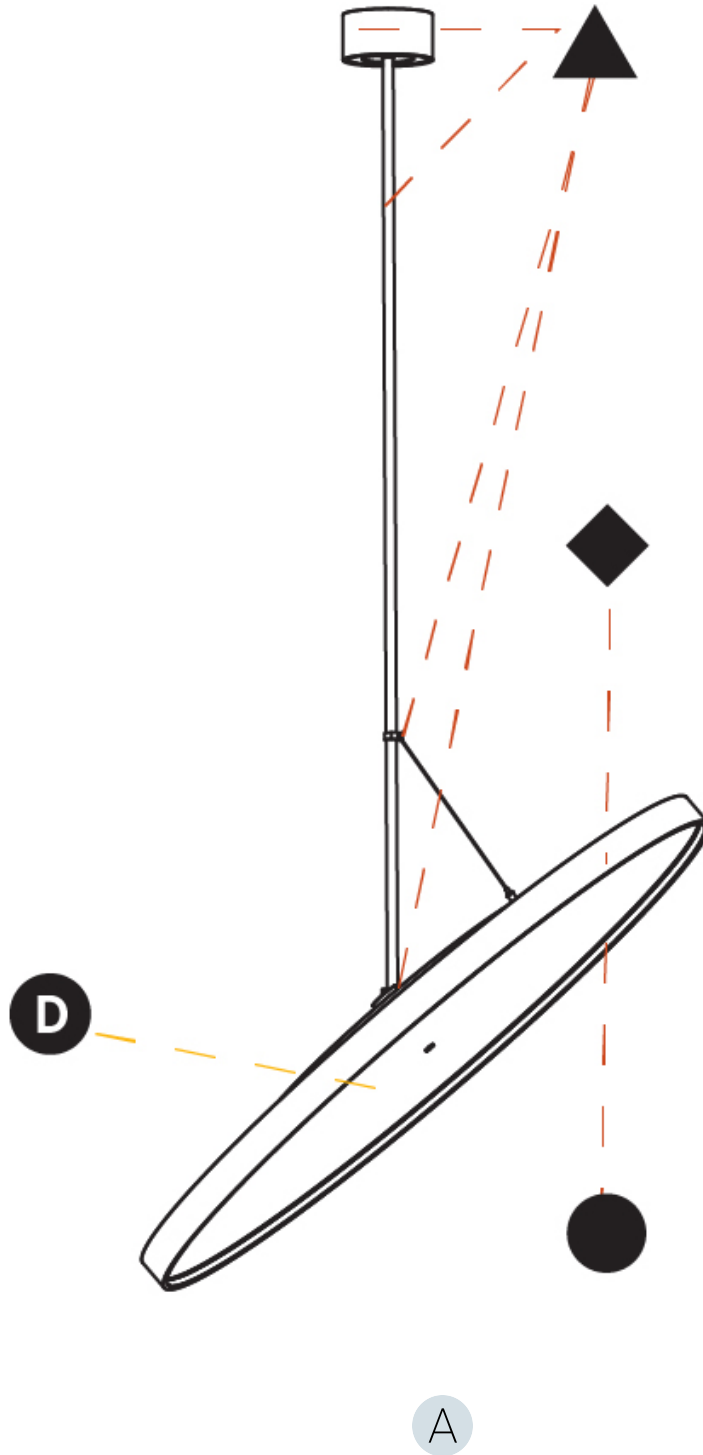

SIGN DIVA FLEX KORONA SUSPENSION

A30870-

PROJECT
TYPE
SPECIFIER
QUANTITY
DATE