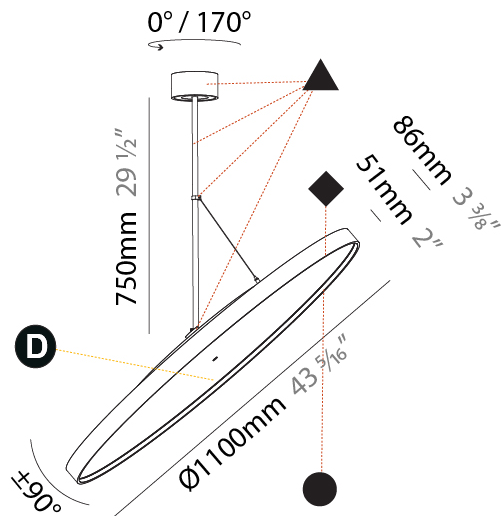

GENERAL

Series: Sign Diva Flex
Subseries: Sign Diva Flex Korona
Partner: Prolicht
Division: Architectural
Installation: Suspension
Product Type: Pendant
Mounting Location: Ceiling
Light Distribution: Adjustable

PHYSICAL

Diameter (mm): 1100
Diameter (in): 43 ⁵/₁₆
Height (mm): 870
Height (in): 34 ¹/₄
Weight (kg): 15.3
Weight (lbs): 33.66
Diffuser: PMMA - Opal / Micro-Prism / Sparkling Secret / Vintage Industrial
Fixture Finish: SSR / BKV / CWI / CRY / HAB / UFT / ITA / RUA / FTG / MYG / LOD / PUS / FRO / FUP / KIA / POP / BLS / SPG / MEY / GOH / CHC / COM / ABZ / JAG / OBR / MOS / ROR
Fixture Material: PMMA / Extruded Aluminum / Steel

ELECTRICAL

Lamp Type: LED (Zhaga Standard)
Input Wattage (W): 145
Total Output Wattage (W): 135
Dimming: Tri-Mode (Non-Dimming and Phase Dimming (120Vac only) and 0-10V Dimming)
Driver Included: Yes
Driver Location: Integrated
Driver Type: Constant Current - Universal
Driver Class: Class 2
Input Voltage (V): 120 - 277
Constant Current (MA): 600

LED

Color Temperature (°K): 2700 / 3000 / 3500 / 4000
Max. Delivered Lumen (lm): 16002 / 17172 / 19937 / 20344
Nominal Lumen (lm): 18992 / 20305 / 23575 / 24056
CRI: >90 CRI
Lamp Life (hrs): 50000

OPTICAL

Adjustability: Rotational 170°; Tilt 90°

RATINGS AND CERTIFICATIONS

Certified By: Certified for North American Standards
IP rating: IP20